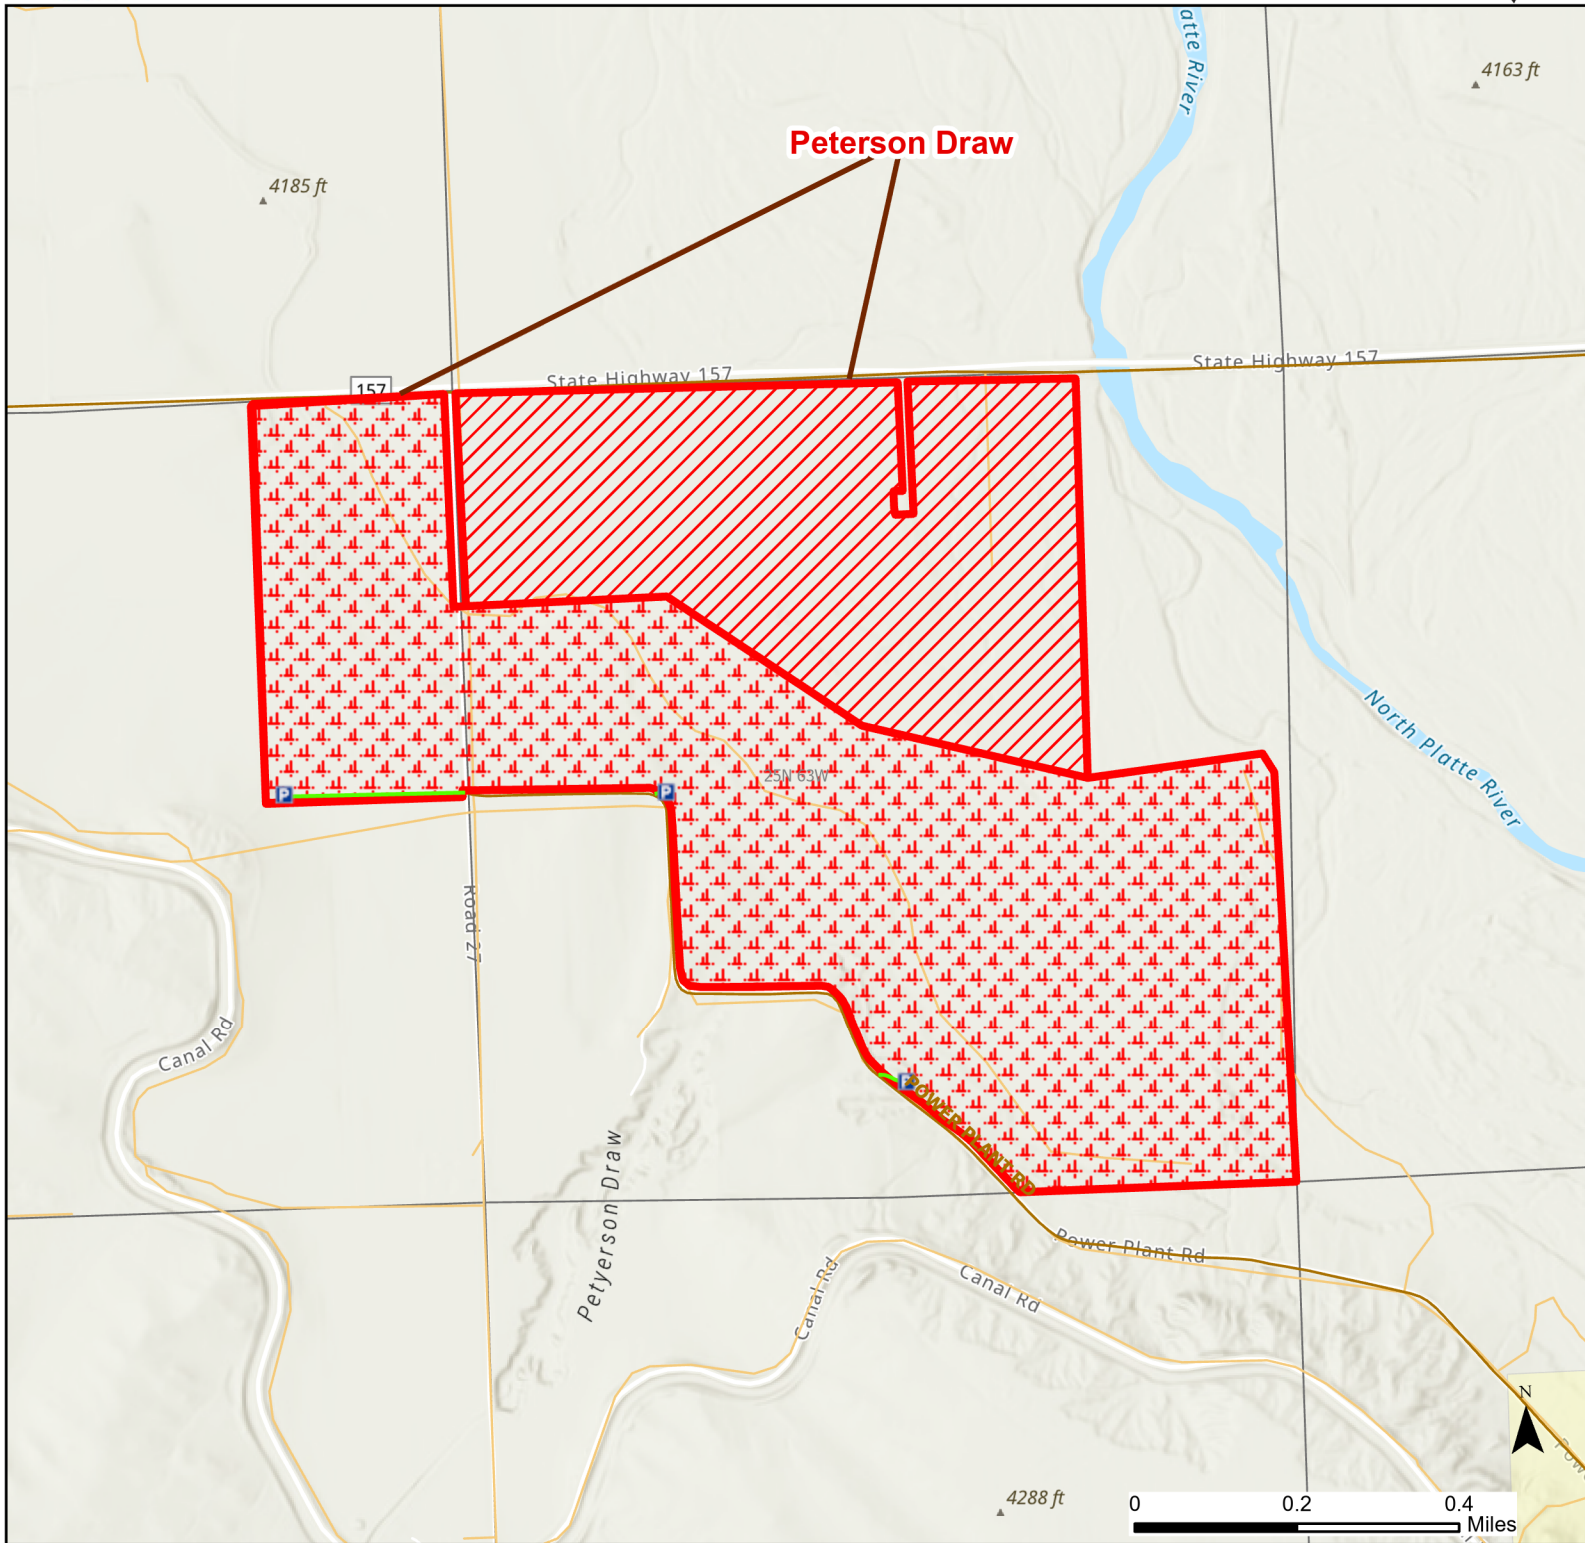

# Peterson Draw Hunter Management Area

2023 Hunt  
Season

Parking	Closed Road	Boundary	Limited Range Weapons and Archery	State
Coupon Box	Roads	Archery Only	Other	DOD
Road Closed	County Boundaries	CLOSED		BLM
Open Road	HMA Ownership			Wyoming Game & Fish Dept.
Special Conditions Apply				Forest Service
				Private

Species allowed to hunt: Waterfowl, Doves, Antelope

**See Ranch Rules for More Information and Restrictions**

Hunter Management Area rules apply only to those lands enrolled in the HMA.

This map is for visual use, assistance and general location only, does not represent a survey, and is not to be used for legal conveyance. Hunt Area boundaries are approximate, consult Game and Fish Hunting Regulations for descriptions and restrictions. Access to these private lands for any commercial activity must be gained by contacting the individual landowner(s) directly.